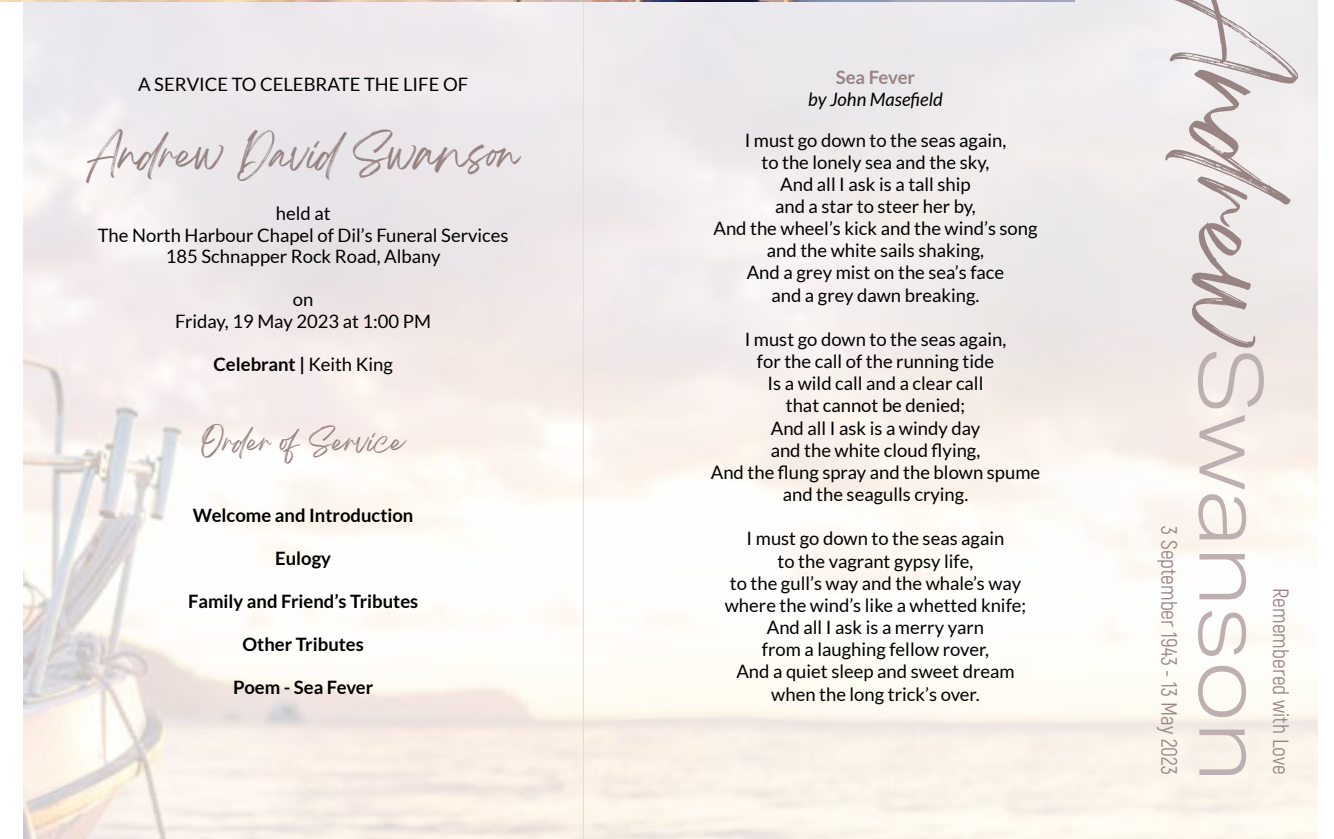

Three Quarter fold service sheet example

Andrew was a young man with a passion for the water and a love for yachting.

Folded
210mm x 173mm when folded.
Ideal for showing additional photos as the “front”, with a great deal of space for multiple photos on the back of the sheet.

Outside

Inside